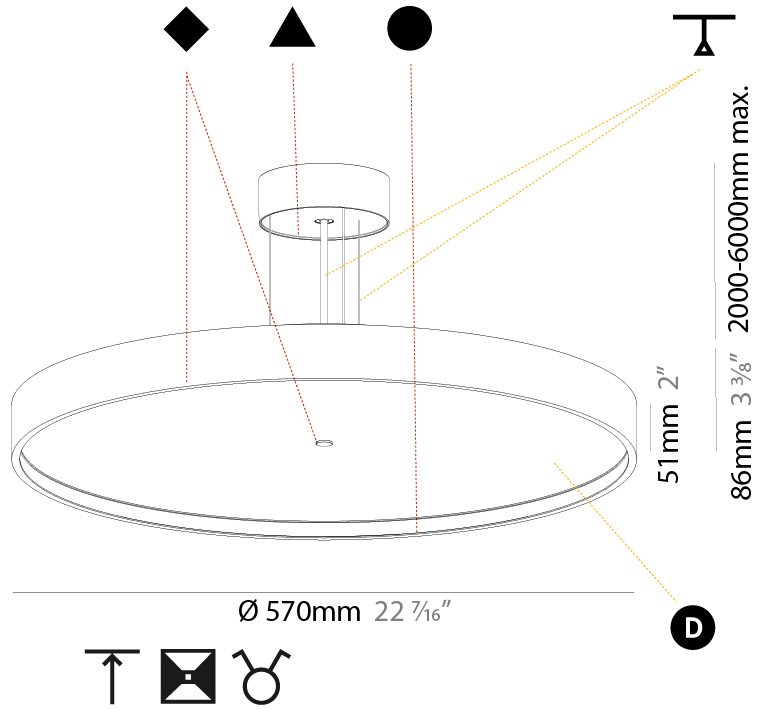

GENERAL

Series: Sign Diva
Subseries: Sign Diva Korona
Brand: Prolicht
Division: Architectural
Mounting Type: Suspension
Mounting Location: Ceiling
Subcategory: Pendant

PHYSICAL

Shape: Round
Diameter (mm): 570
Diameter (in): 22 7/16
Height (mm): 86
Height (in): 3 3/8
Light Distribution: Direct / Indirect
Weight (kg): 8.812
Weight (lbs): 19.43
Diffuser: PMMA - Opal / Micro-Prism / Sparkling Secret / Vintage Industrial
Fixture Finish: SSR / BKV / CWI / CRY / HAB / UFT / ITA / RUA / FTG / MYG / LOD / PUS / FRO / FUP / KIA / POP / BLS / SPG / MEY / GOH / GUM / CHC / COM / ABZ / JAG / OBR / MOS / ROR
Fixture Material: Extruded Aluminum / Steel
Cable Details: 2,000mm/78 3/4" or 6,000mm/236 1/4" Transparent Cable

ELECTRICAL

Lamp Type: LED (Zhaga Standard)
Input Wattage (W): 67
Total Output Wattage (W): 60.9
Dimming: Tri-Mode (Non-Dimming and Phase Dimming (120Vac only) and 0-10V Dimming)
Driver Included: Yes
Driver Location: Integrated
Driver Type: Constant Current - Universal
Driver Class: Class 2
Input Voltage (V): 120 - 277
Constant Current (MA): 350

LED

Color Temperature (°K): 2700 / 3000 / 3500 / 4000
Max. Delivered Lumen (lm): 6632 / 6728 / 6812 / 6951
Nominal Lumen (lm): 9097 / 9229 / 9344 / 9535
CRI: >90 CRI
Lamp Life (hrs): 50000

OPTICAL

RATINGS AND CERTIFICATIONS

Certified By: Certified for North American Standards
IP rating: IP20

A

D