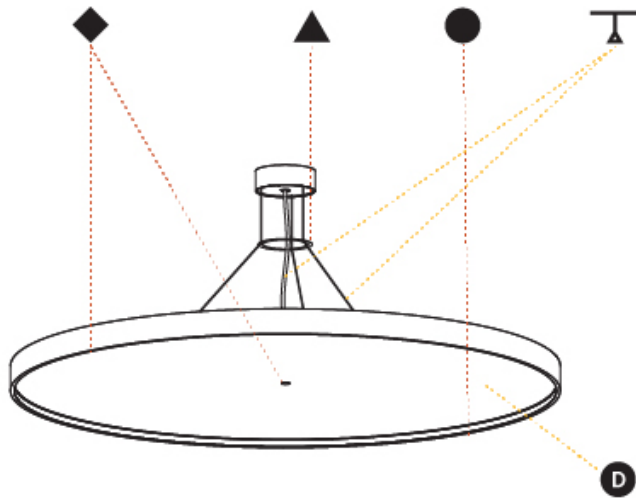

SIGN DIVA KORONA SUSPENSION

A300018-

PROJECT	_____
TYPE	_____
SPECIFIER	_____
QUANTITY	_____
DATE	_____